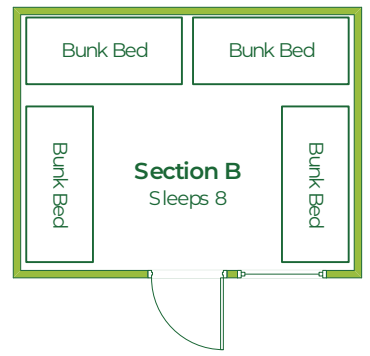

CABINS 1-4

Second Floor Lofts

TOTAL OCCUPANCY PER CABIN: 48