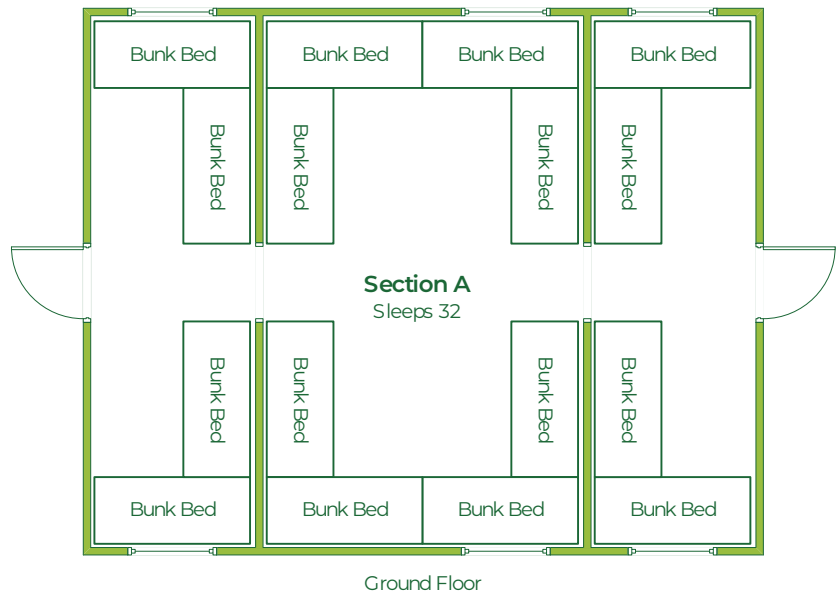

CABINS 1-4

Second Floor Lofts

TOTAL OCCUPANCY PER CABIN: 48