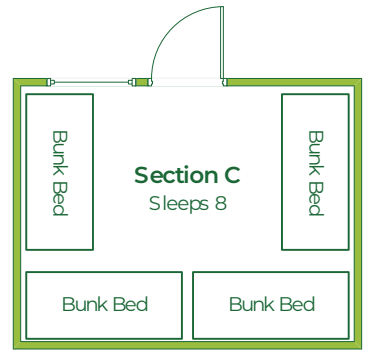

CABINS 1-4

Second Floor Lofts

TOTAL OCCUPANCY PER CABIN: 48